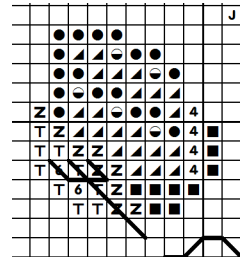

Mother's Day

Complimentary Pattern By Linen Flowers
© 2013 Angie Kowalsky
Website: <http://linenflowers.com>

LINEN FLOWERS

Perfect for use with 6" square acrylic trivets.

LINEN FLOWERS

Design size:
 49 w x 45 h.

Use a Fabric Calculator to determine finished size on your favorite fabric.
 Use 2 strands floss over 2 threads for regular stitches, and 1 strand for backstitching.
 Backstitch Colors: China: 799, Stems: 905, Utensils, Steam: 839, Letters: 603.

DMC Symbol Chart Below.

Sym	No.	Colour Name	Sym	No.	Colour Name
4	799	Horizon blue	Z	3325	Azur blue
T	775	Summer rain blue	6	5200	B Bright white
■	3840	: Light lavender blue	A	818	: Powder pink
P	3689	Rose petal pink	N	605	: Rosebud pink
■	604	: Hyacinth pink	♥	603	Sweet pink
F	503	: Thyme green	J	905	: Parrot green
▲	839	Root brown	●	842	Beige rope
●	841	Deer brown			