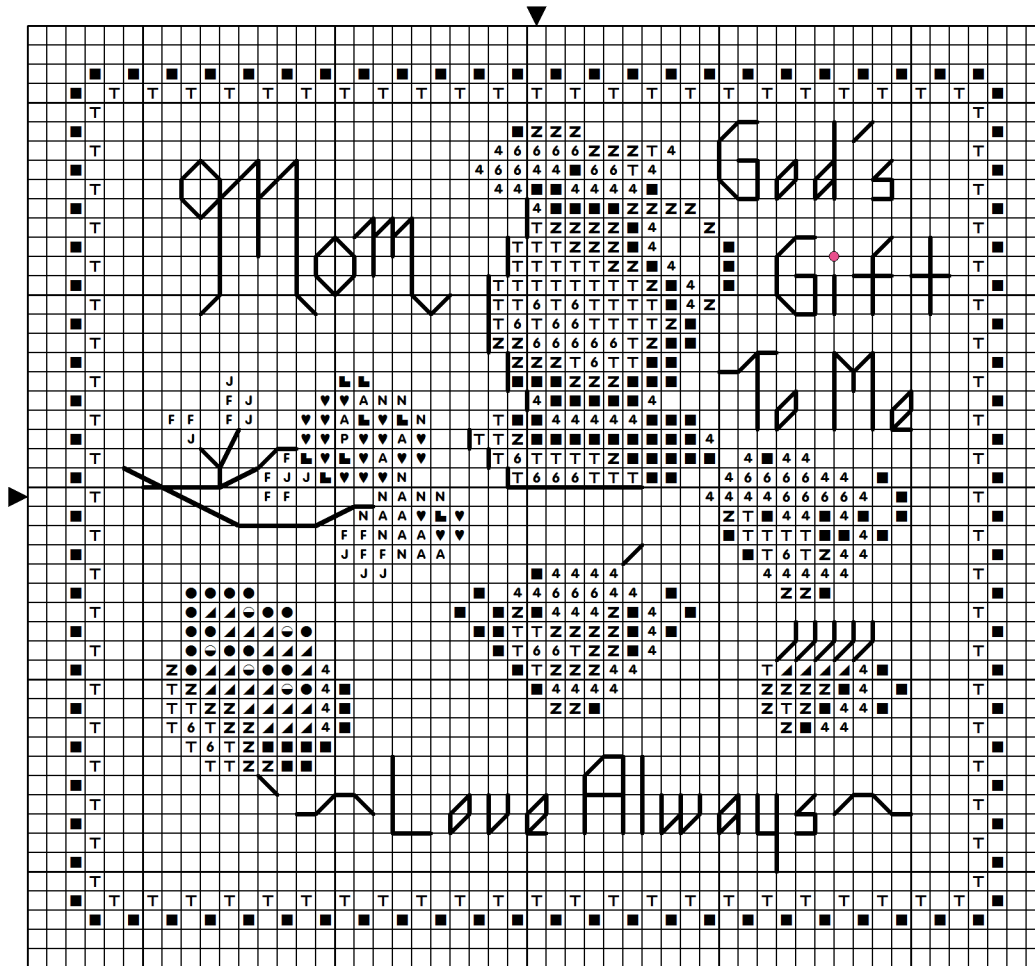

Mother's Day

Complimentary Pattern By Linen Flowers
© 2013 Angie Kowalsky
Website: <http://linenflowers.com>

LINEN FLOWERS

Perfect for use with 6" square acrylic trivets.

LINEN FLOWERS

Design size:
 49 w x 45 h.

Use a Fabric Calculator to determine finished size on your favorite fabric.
 Use 2 strands floss over 2 threads for regular stitches, and 1 strand for backstitching.
 Backstitch Colors: China: 799, Stems: 905, Utensils, Steam: 839, Letters: 603.

DMC Symbol Chart Below.

Sym	No.	Colour Name	Sym	No.	Colour Name
4	799	Horizon blue	Z	3325	Azur blue
T	775	Summer rain blue	6	5200	B Bright white
■	3840	: Light lavender blue	A	818	: Powder pink
P	3689	Rose petal pink	N	605	: Rosebud pink
■	604	: Hyacinth pink	♥	603	Sweet pink
F	503	: Thyme green	J	905	: Parrot green
▲	839	Root brown	●	842	Beige rope
●	841	Deer brown			