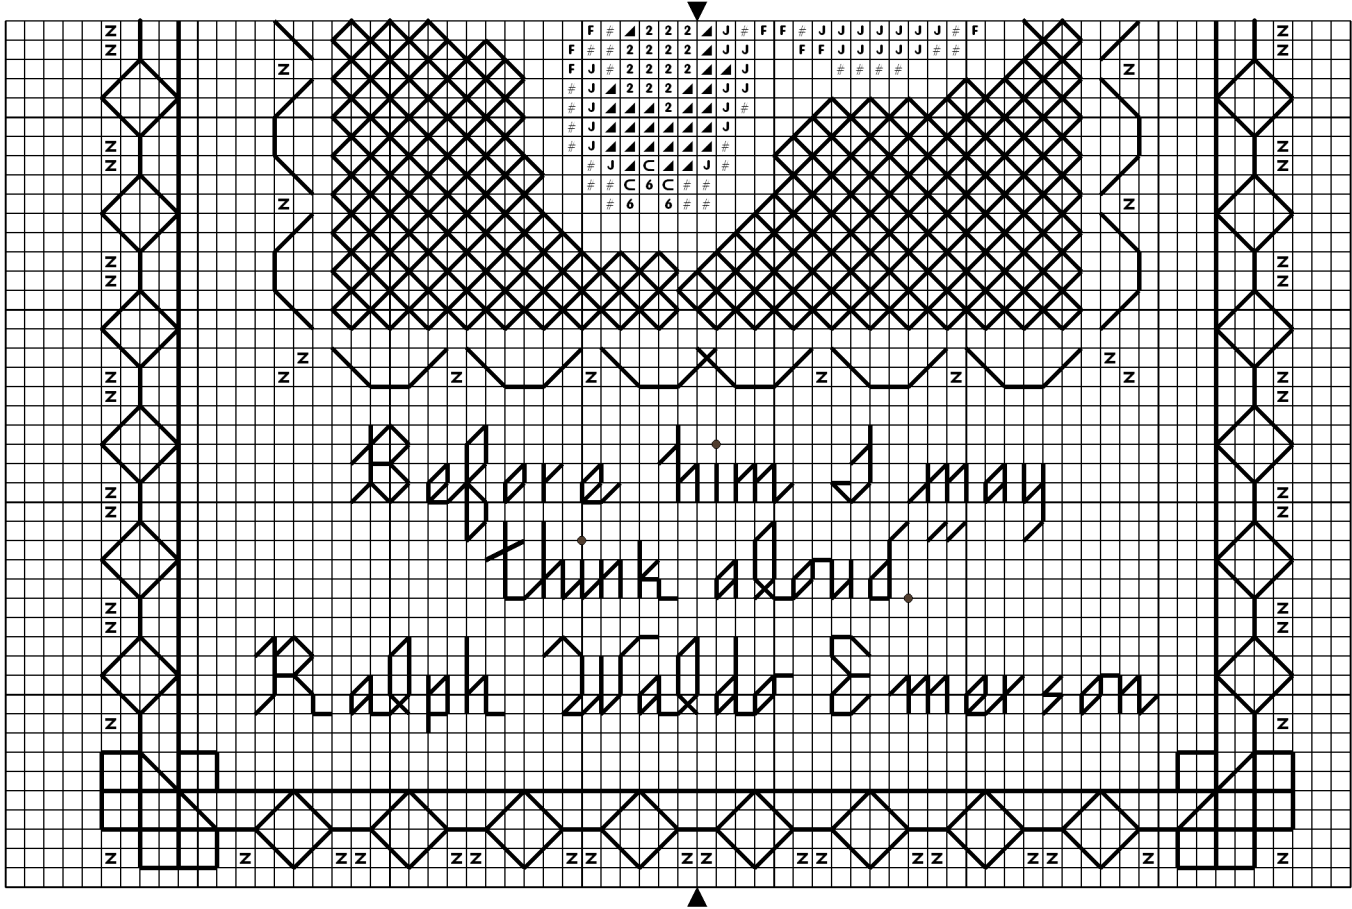

Friendship

Complimentary Pattern By Linen Flowers
© 2013 Angie Kowalsky
Website: <http://linenflowers.com>

LINEN FLOWERS

LINEN FLOWERS

Design size: 62 w x 134 h.

Use A Fabric Calculator to determine finished size on your favorite fabric.

Note: Charts overlap by one square.

Work cross stitch center before backstitching.

Use 2 strands thread over 2 stitches for regular stitches, and 1 strand for Backstitching.

Backstitch Colors: 3781 Letters, Borders.

DMC Symbol Chart Below.

+	605	Rosebud pink	2	3689	Rose petal pink
4	818	Powder pink	C	819	Baby pink
▲	604	Hyacinth pink	T	5200	B Bright white
6	165	Pale moss green	7	166	Moss green
Z	3781	Metal brown	P	451	Shell pink grey
H	3033	Antique silver	J	603	Sweet pink
F	600	: Crimson pink	#	602	: Marshmallow pink