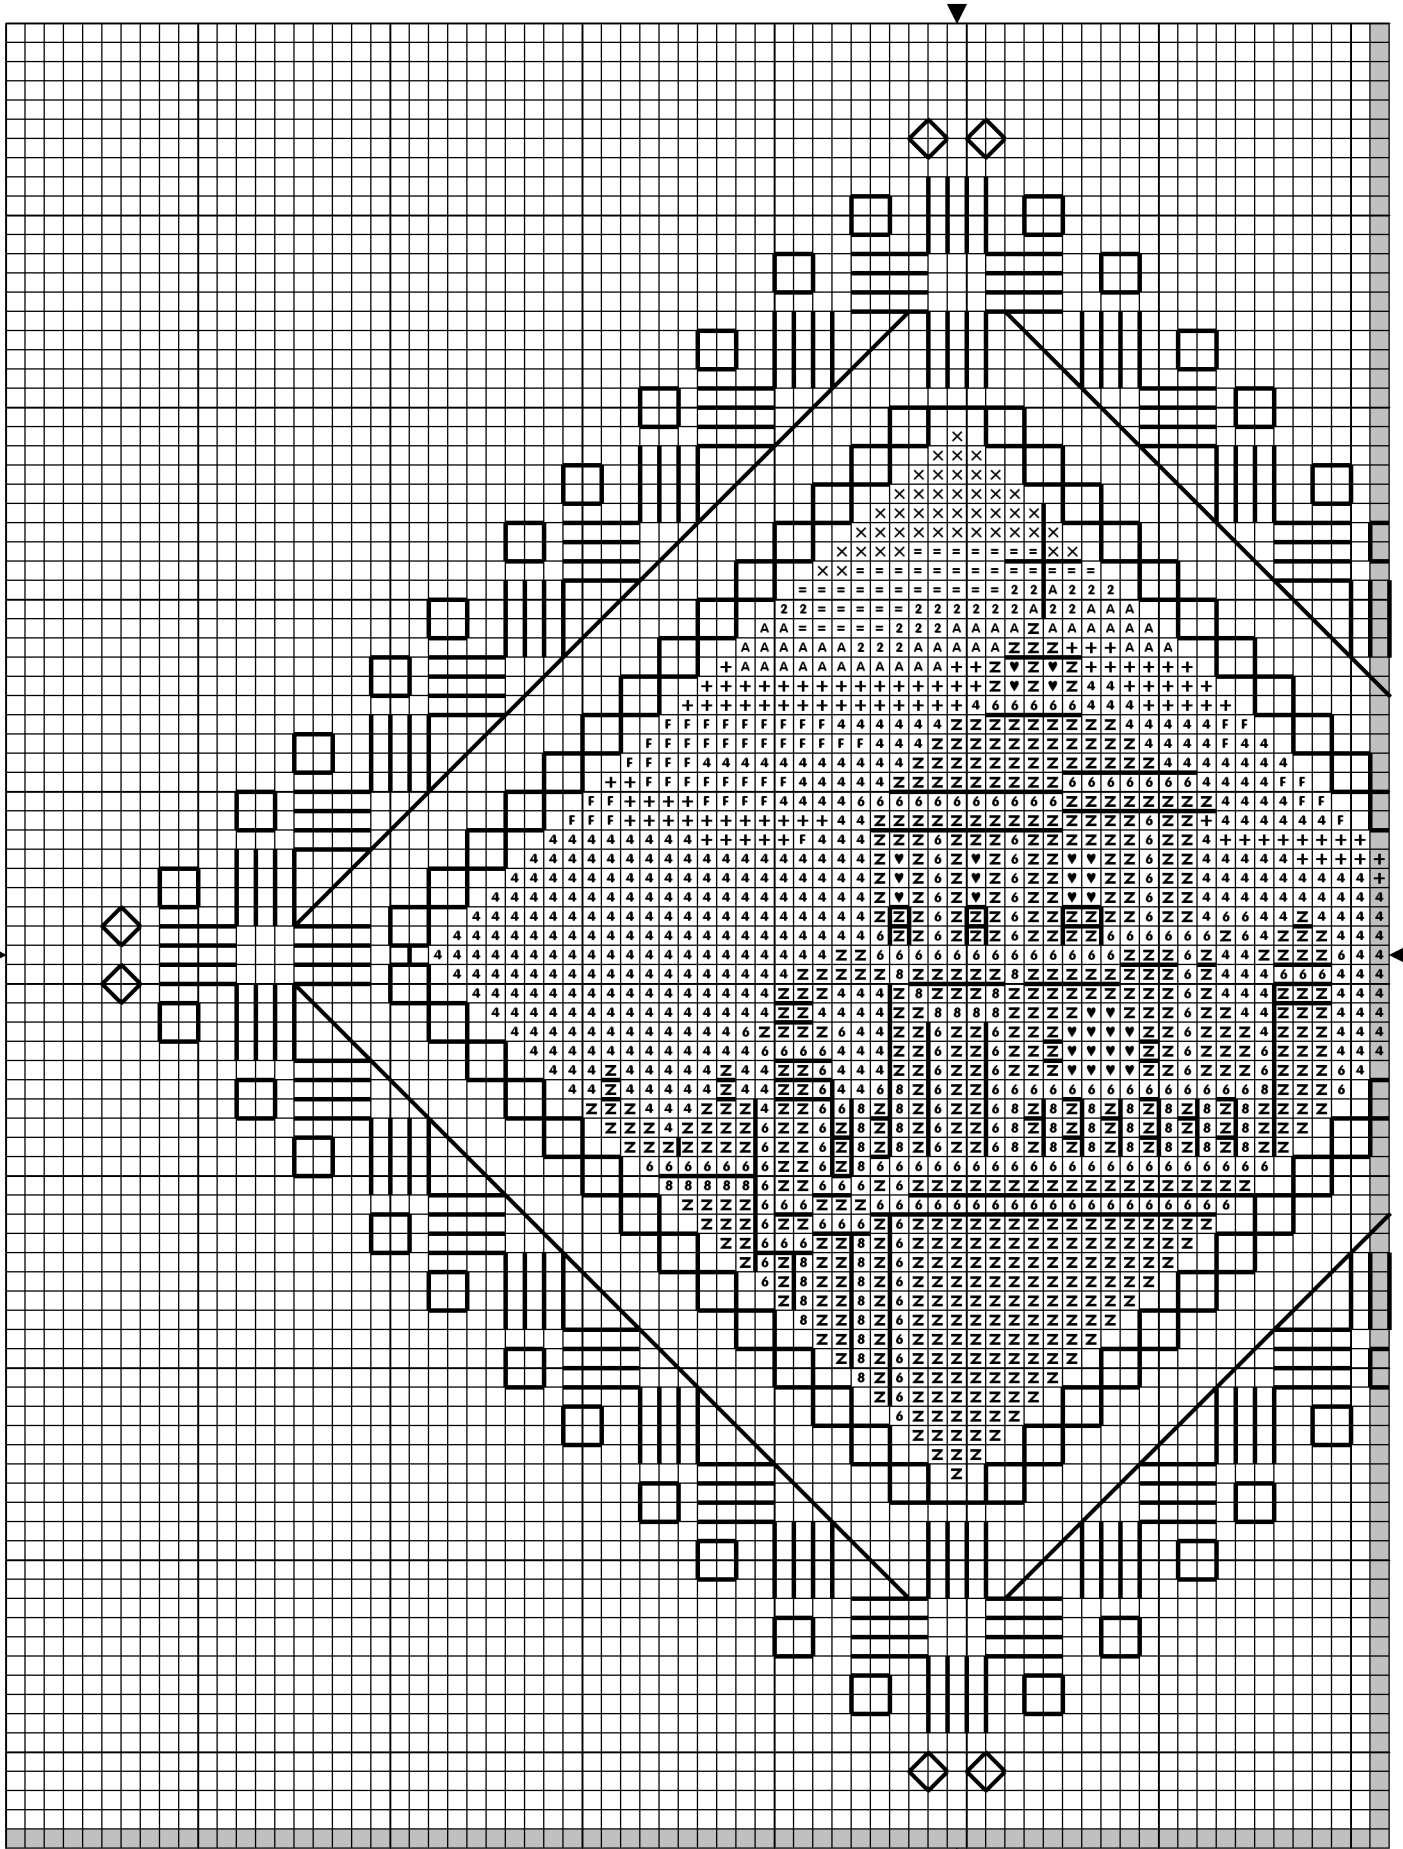

# *A Mission Christmas*

LINEN FLOWERS

Design size: 89 w x 87 h.  
 Finished size: Approx. 6 x 6"  
 on 32 count Light Blue Jobelan fabric.  
 Use 2 strands over 2 threads for regular  
 stitches, and one strand for backstitching.

Backstitch Colors:  
 Border: 5200 (Bright White)  
 Building and Cross: 3021

Note: Charts overlap by one stitch.

DMC Symbol Chart Below.

Sym	No.	Colour Name
Z	5200	B Bright white
4	517	Dark wedgewood blue
A	827	Forget-me-not blue
=	775	Summer rain blue
6	762	Pearl grey
♥	318	Granite grey
F	3760	Fjord blue
+	518	Light wedgewood blue
2	828	Morning sky blue
X	3756	Cloud blue
8	415	Chrome grey